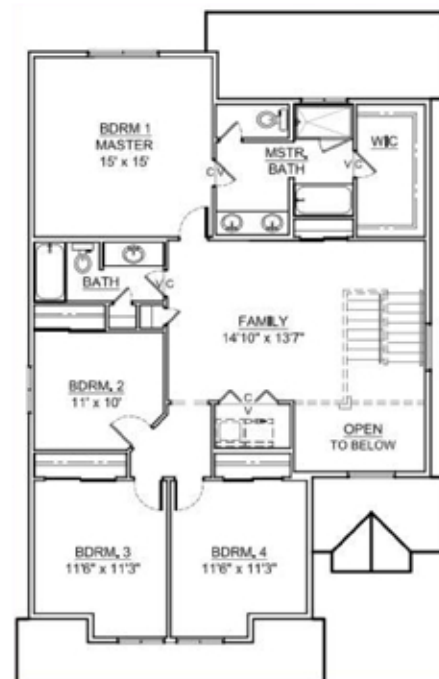

HINKLE HOMES INC.

The Gold Standard On Your Site Builder

360.239.3555

2426 PLAN

BUILT ON YOUR SITE
STARTING AT

\$118,300

PLEASE CALL

for
**Uniontown
Pricing**

2426 PLAN

- ▶ 2 Story Plan
- ▶ Family Room
- ▶ 4 Bedroom
- ▶ Master Suite
- ▶ 2 Car Garage

Garage available as living space,
call for details

THIS IS AN ARTIST RENDERING, NOT ALL OPTIONS SHOWN ARE STANDARD
HINKLEHOMESINC.COM